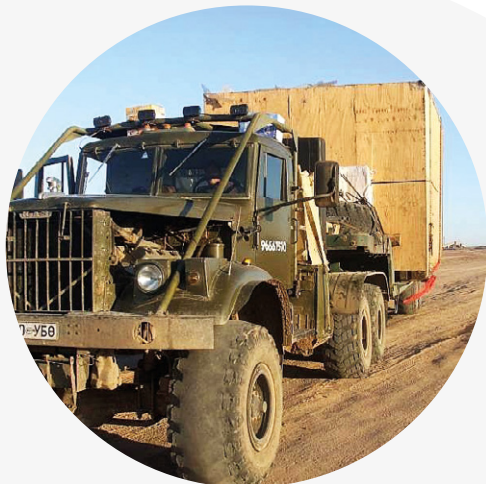

LOXX
▶ PAN EUROPA